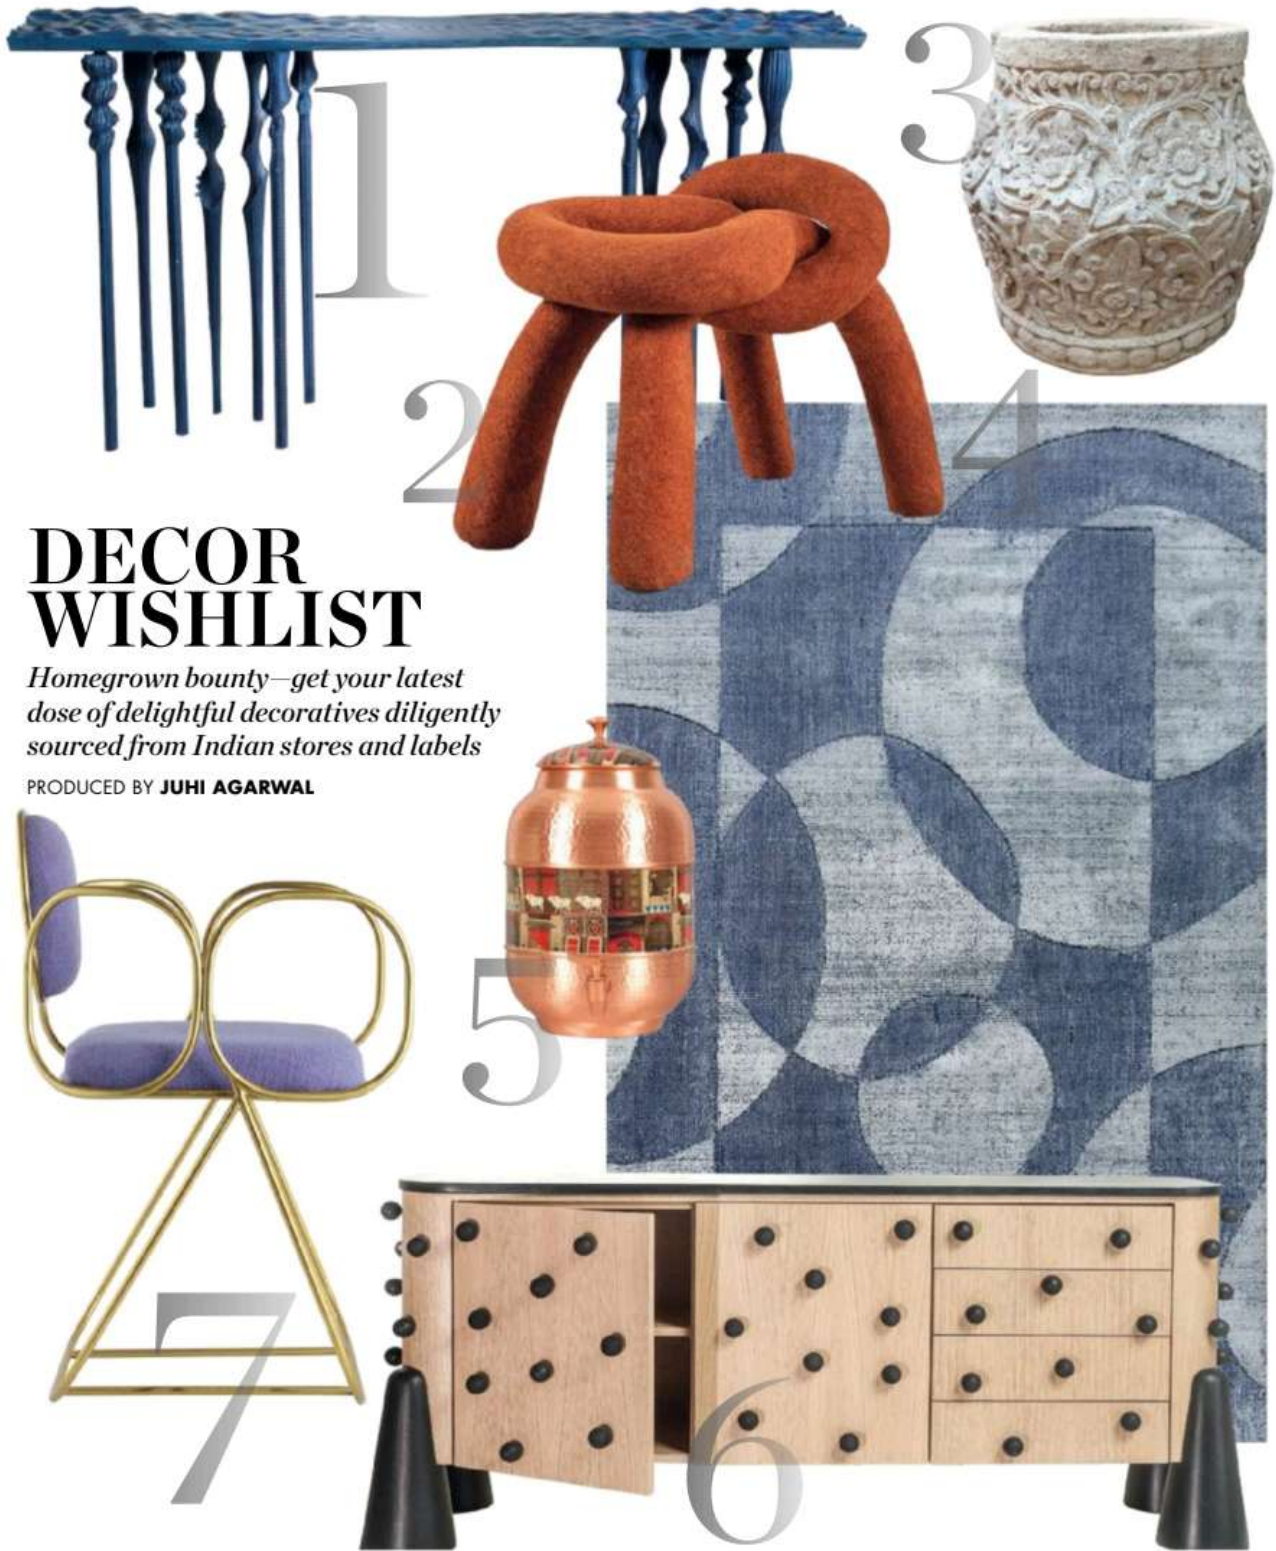

## CHIC SUMMER HOMES

NEW DELHI MUMBAI BENGALURU

 **MAGZTER**

Clipped from - [Elle Decor India](#) - April - May 2023

Read it digitally on the Magzter app

## DECOR WISHLIST

*Homegrown bounty—get your latest dose of delightful decoratives diligently sourced from Indian stores and labels*

PRODUCED BY **JUHI AGARWAL**

1. **"DRIFTWOOD" CONSOLE**, part of the Nautical Reef furniture collection by Escape by Creatomy, price on request 2. **"AXIOM" STOOL**, part of the NUOLO collection from NineO1 by MorphLab, designed in collaboration with Wriver, ₹1,65,000 3. **CONCRETE PLANTERS** by Stone Art, price on request 4. **HAND WOVEN NATURAL FIBRE "LATINA" RUG**, part of the Global Citizen collection by The Rug Republic, ₹46,900 5. **"DOORS OF MYSTICAL WONDER" COPPER WATER DISPENSER** designed by Krsnaa Mehta for India Circus, ₹4,799 6. **"OTSU" SIDEBOARD IN BLACK MARBLE, TRAVERTINE, GRANITE AND NATURAL OAK WOOD FINISH**, part of The Enso collection by Sage Living Wa Bespoke, ₹3,28,850 7. **MILD STEEL AND UPHOLSTERED IN BOUCLE "LISA" CHAIR FINISHED IN TROPHY GOLD AND JADE PURPLE** by Nama Home, ₹30,000 For details, see Address Book