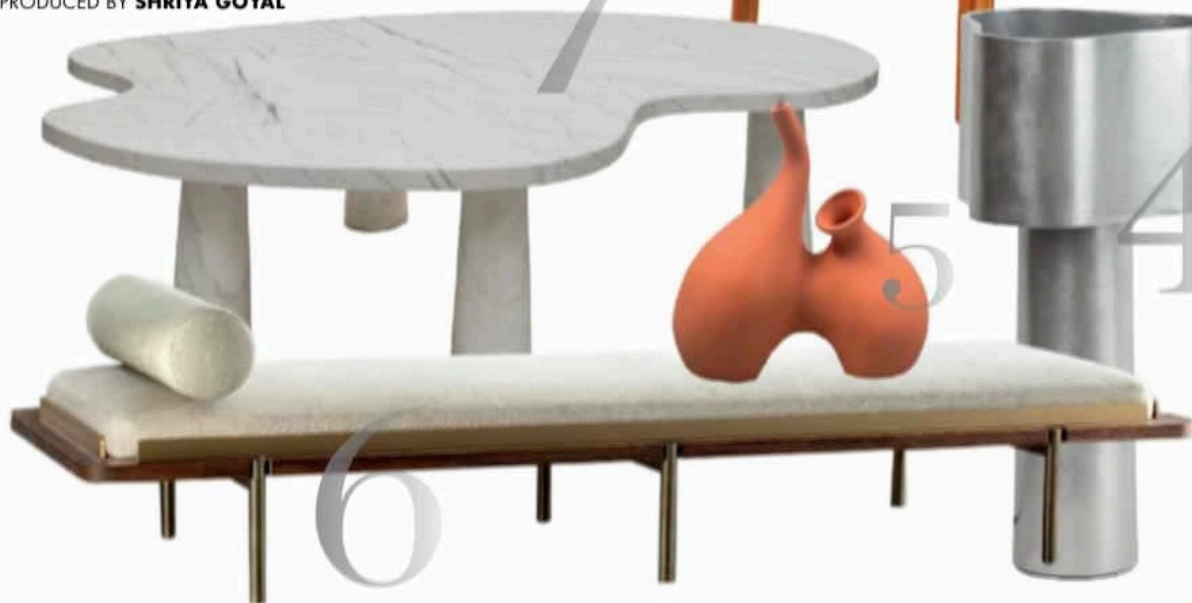

Homegrown bounty—get your latest dose of delightful decoratives diligently sourced from Indian stores and labels

PRODUCED BY **SHRIYA GOYAL**

1. "DOLCE" SOFA UPHOLSTERED IN BLACK-PINK JACQUARD FABRIC CALLED "THIS MUST BE THE PLACE" by Dedar Milano, part of Dolce Far Niente collection designed by Matteo Cibic for Scarlet Splendour 2. HAND TUFTED "FAUNA" CARPET IN NEW ZEALAND BLEND WOOL designed by Tanira Sethi for Indie Eye Home in collaboration with Taani 3. WOODEN "ABHIR" CHAIR WITH NATURAL MONOCOAT FINISH AND LEATHER, part of Abhir Series for Tectona Grandis 4. "COY" TABLE LAMP IN SAND-CASTED ALUMINIUM by Stem Design 5. TERRACOTTA "ORGANIC TWIN VASE" by Ochre at Home 6. "FILO" DAYBED IN AMERICAN WALNUT VENEER AND BRASS ANTIQUE LIGHT METAL FINISH, part of Artus collection by Wriver, presented by Alserg 7. "CELL" COFFEE TABLE IN WHITE MARBLE by Iqrup + Ritz all prices on request For details, see Address Book